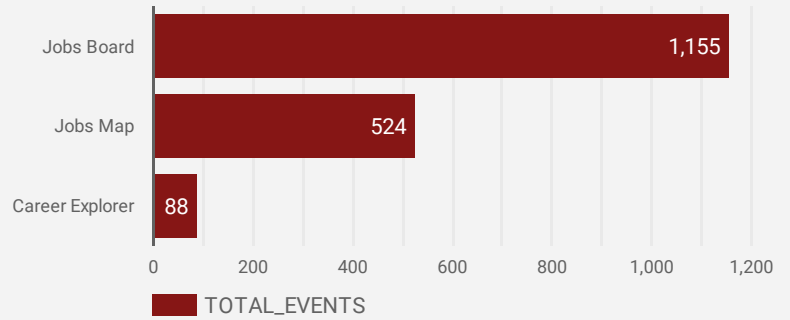

FILTER

AGE GROUP ▾

GENDER ▾

TOOL ▾

JOB SEARCH TRAFFIC BY LOCATION

	City	Users	Pageviews ▾
1.	Perth	11	361
2.	Pembroke	48	304
3.	(not set)	34	173
4.	Toronto	37	157
5.	Renfrew	14	105
6.	Petawawa	17	90
7.	Montreal	18	79
8.	Chatham-Kent	1	76
9.	Ottawa	16	76
10.	Lagos	12	59
11.	Peterborough	1	53
12.	Eganville	6	47
13.	Arnprior	7	26
14.	Kawartha La...	2	23
15.	Niagara-on-t...	1	23
16.	Kitchener	2	21
17.	Dublin	5	21
18.	Smiths Falls	6	21
19.	Niagara Falls	2	19

1 - 100 / 118 < >

JOB-SEEKER REFERRALS

Job Postings
579

Employers
322

Services

INTERACTIONS BY TOOL

1,767

INTERACTIONS BY AGE GROUP

INTERACTIONS BY GENDER

Source:

Job search data is collected from user interactions with the job finding tools on the jobs.labourmarketgroup.ca website. Location data is collected by Google Analytics and cannot be filtered using the age range, gender or tool filters at the top of the page.