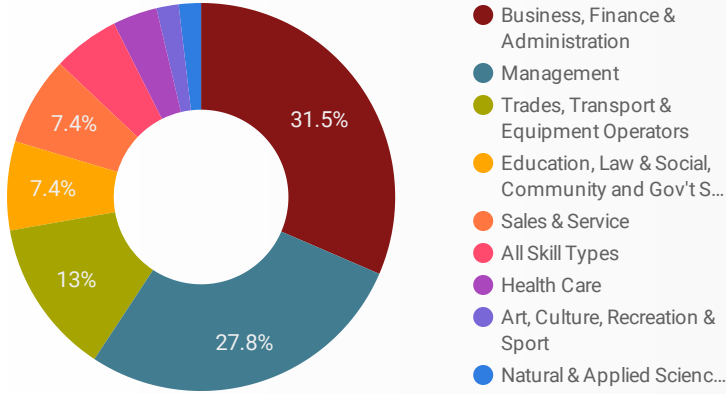

1 - 100 / 118 < >

JOB-SEEKER REFERRALS

Job Postings
579

Employers
322

Services

INTERACTIONS BY TOOL

1,767

INTERACTIONS BY AGE GROUP

FILTER

AGE GROUP ▾

GENDER ▾

TOOL ▾

INTEREST BY SKILL TYPE

INTEREST BY SKILL LEVEL

INTEREST BY JOB TYPE

INTEREST BY JOB DURATION