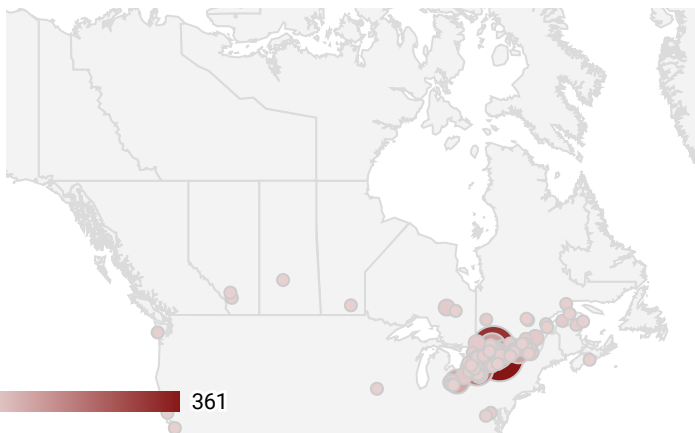

FILTER

AGE GROUP ▾

GENDER ▾

TOOL ▾

JOB SEARCH TRAFFIC BY LOCATION

	City	Users	Pageviews ▾
1.	Perth	11	361
2.	Pembroke	48	304
3.	(not set)	34	173
4.	Toronto	37	157
5.	Renfrew	14	105
6.	Petawawa	17	90
7.	Montreal	18	79
8.	Chatham-Kent	1	76
9.	Ottawa	16	76
10.	Lagos	12	59
11.	Peterborough	1	53
12.	Eganville	6	47
13.	Arnprior	7	26
14.	Kawartha La...	2	23
15.	Niagara-on-t...	1	23
16.	Kitchener	2	21
17.	Dublin	5	21
18.	Smiths Falls	6	21
19.	Niagara Falls	2	19

1 - 100 / 118 < >

JOB-SEEKER REFERRALS

Job Postings
579

Employers
322

Services

INTERACTIONS BY TOOL

1,767

INTERACTIONS BY AGE GROUP