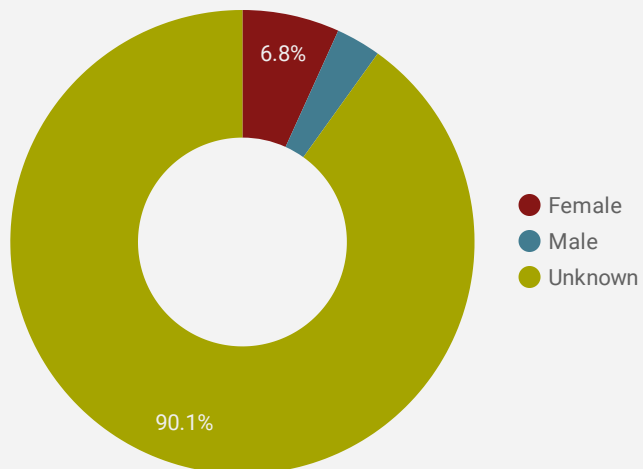

INTERACTIONS BY GENDER

Source:

Job search data is collected from user interactions with the job finding tools on the jobs.labourmarketgroup.ca website. Location data is collected by Google Analytics and cannot be filtered using the age range, gender or tool filters at the top of the page.

This Employment Ontario service is funded in part by the Government of Canada and the Government of Ontario.

Ce service Emploi Ontario est financé en partie par le gouvernement du Canada et le gouvernement de l'Ontario.