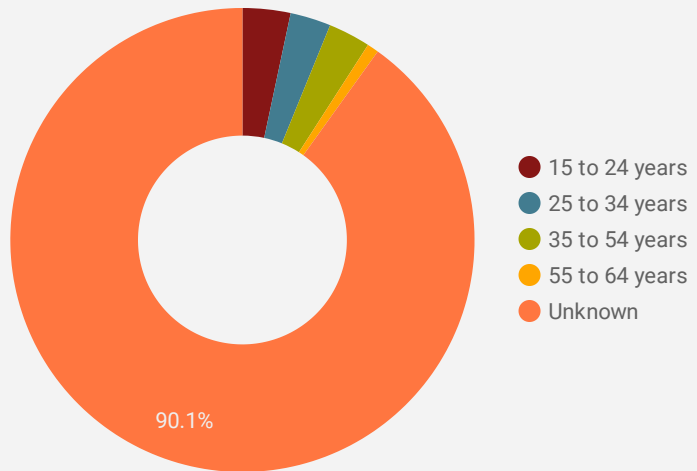

FILTER

AGE GROUP ▾

GENDER ▾

TOOL ▾

JOB SEARCH TRAFFIC BY LOCATION

	City	Users	Pageviews ▾
1.	Perth	11	361
2.	Pembroke	48	304
3.	(not set)	34	173
4.	Toronto	37	157
5.	Renfrew	14	105
6.	Petawawa	17	90
7.	Montreal	18	79
8.	Chatham-Kent	1	76
9.	Ottawa	16	76
10.	Lagos	12	59
11.	Peterborough	1	53
12.	Eganville	6	47
13.	Arnprior	7	26
14.	Kawartha La...	2	23
15.	Niagara-on-t...	1	23
16.	Kitchener	2	21
17.	Dublin	5	21
18.	Smiths Falls	6	21
19.	Niagara Falls	2	19

1 - 100 / 118 < >

JOB-SEEKER REFERRALS

Job Postings
579

Employers
322

Services

INTERACTIONS BY TOOL

1,767

INTERACTIONS BY AGE GROUP